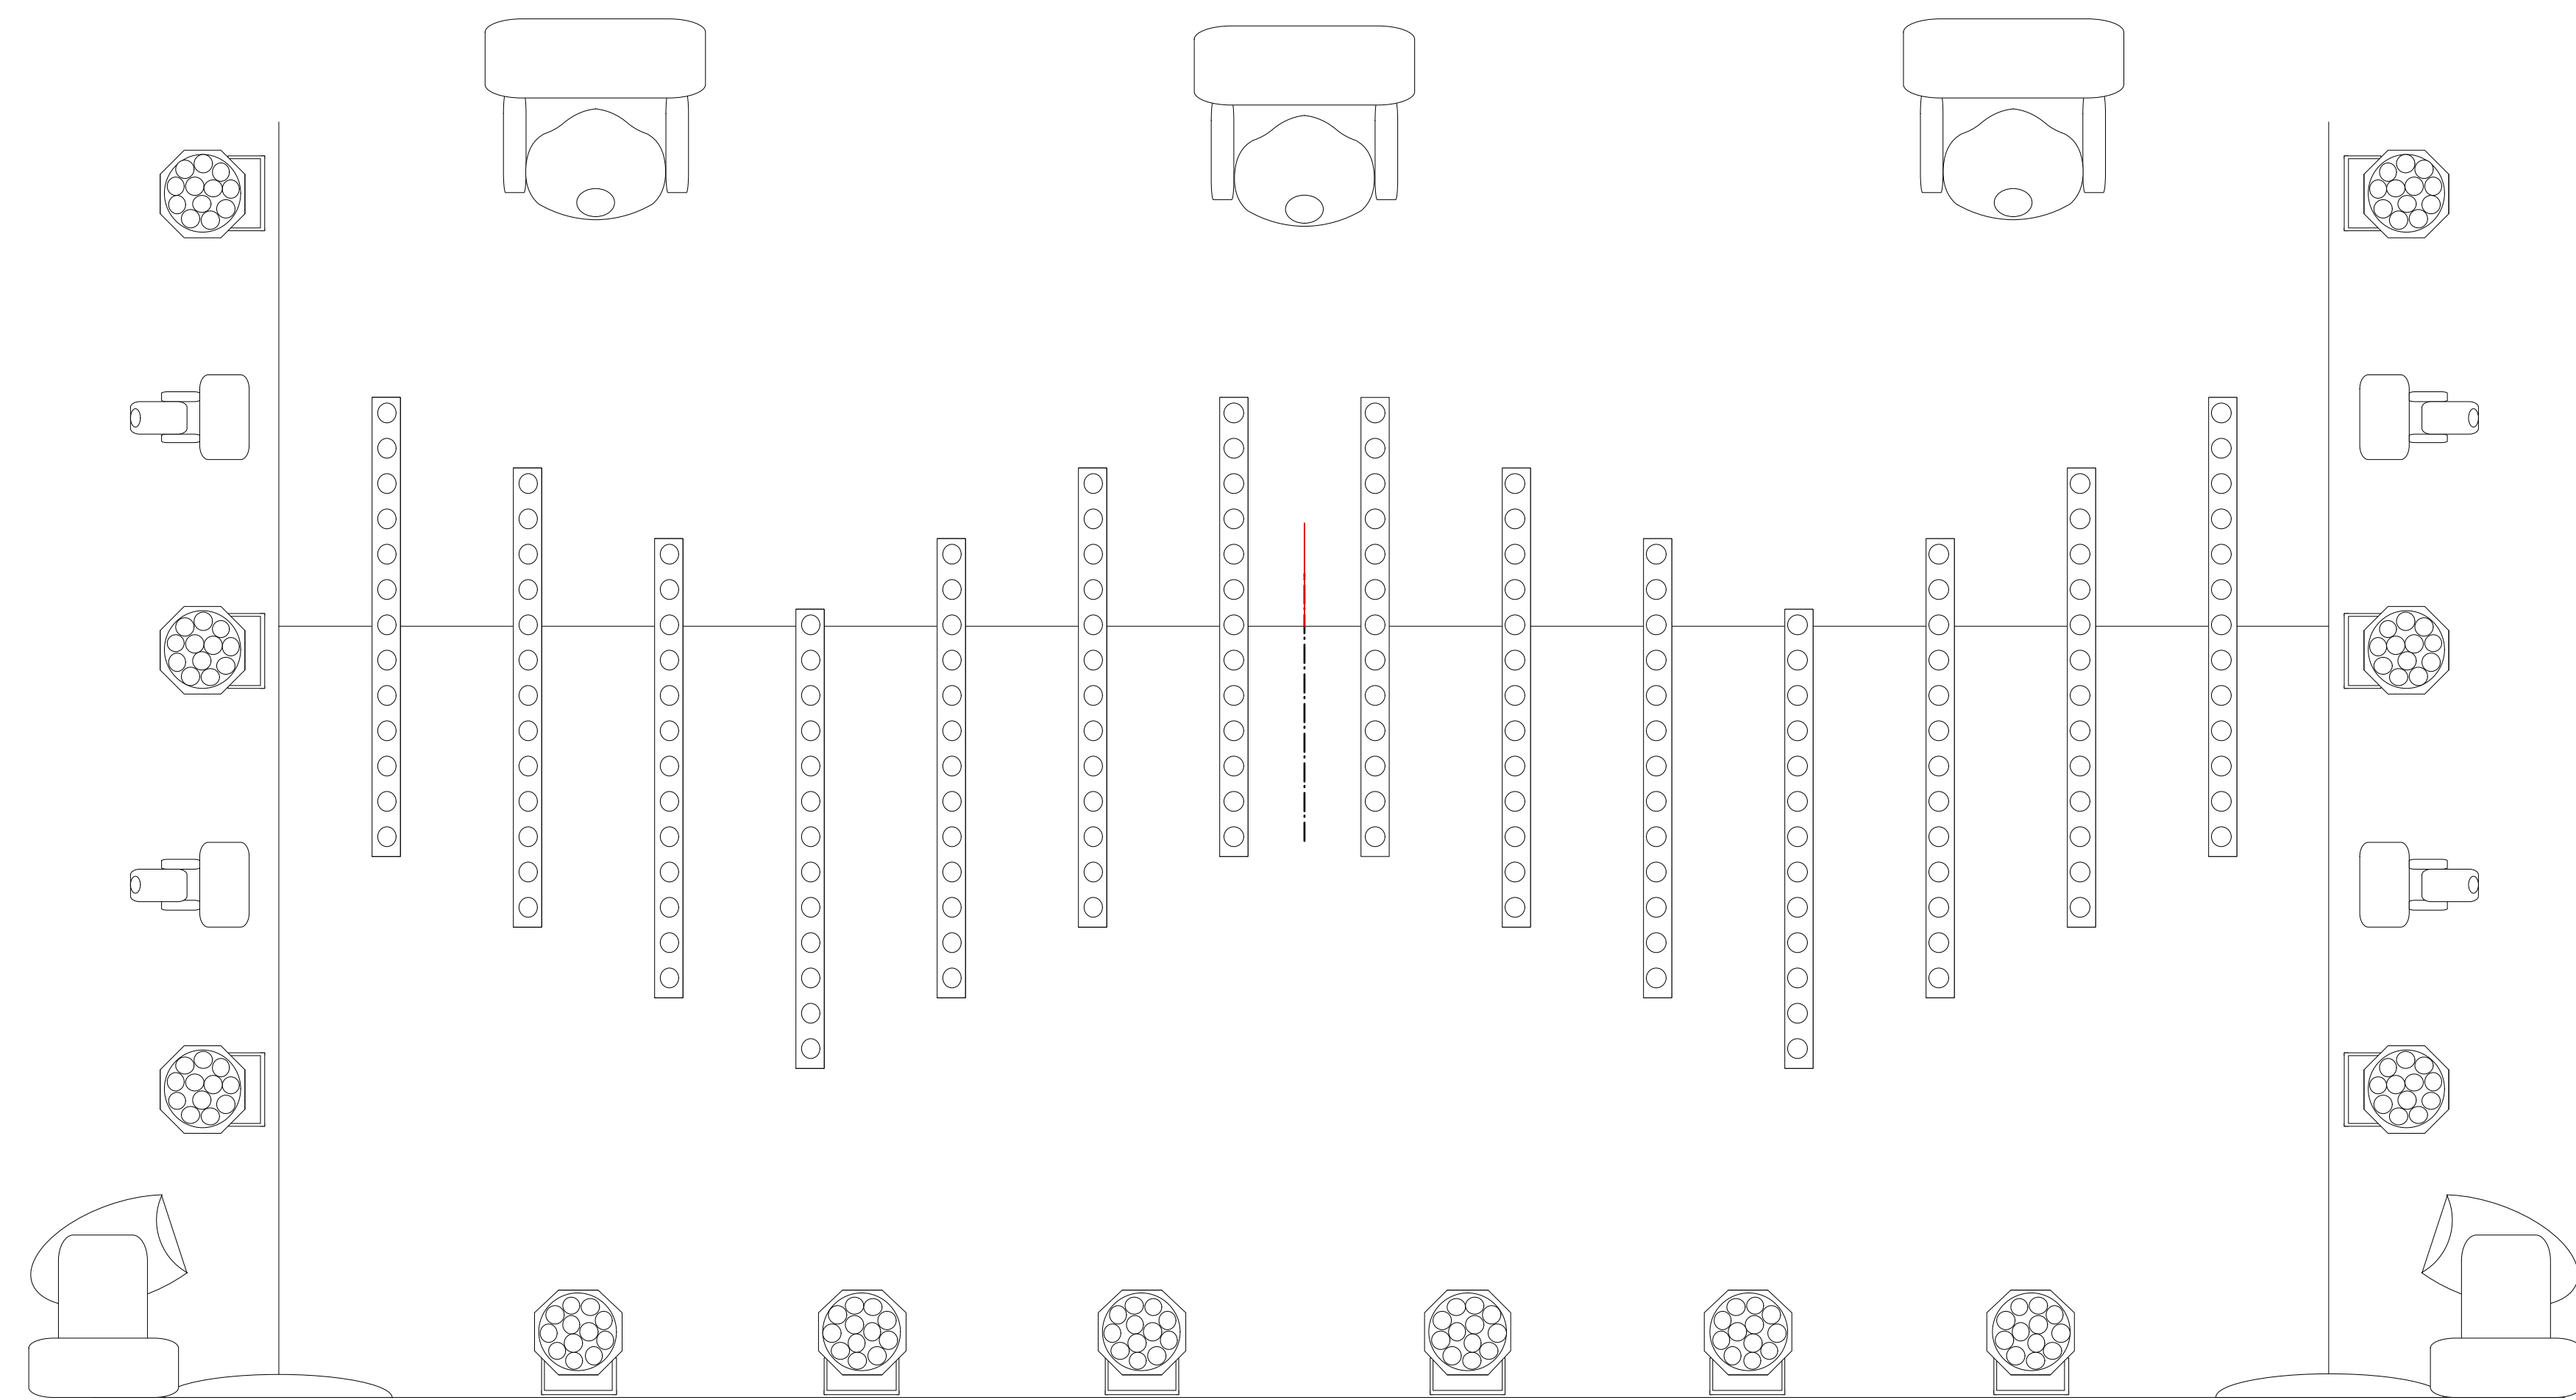

CYCLORAMA
BLACK TRAVELER

NOTE:
ADDRESSING TO BE DETERMINED
BY INDIVIDUAL PROJECTS

-  RUSH PAR 2
-  COLORFORCE
-  COLORBAND PIX
-  MIN WASH
-  SELADOR D60 VIVID
-  INTIMIDATOR WASH
-  INTIMIDATOR SPOT

STUDIO 115 RIG PLOT
HANGING PLAN AND SECTION - 1/2" SCALE
FRONT ELEVATION - 1" SCALE
DESIGN AND DRAWING BY ERIK MCCANDLESS