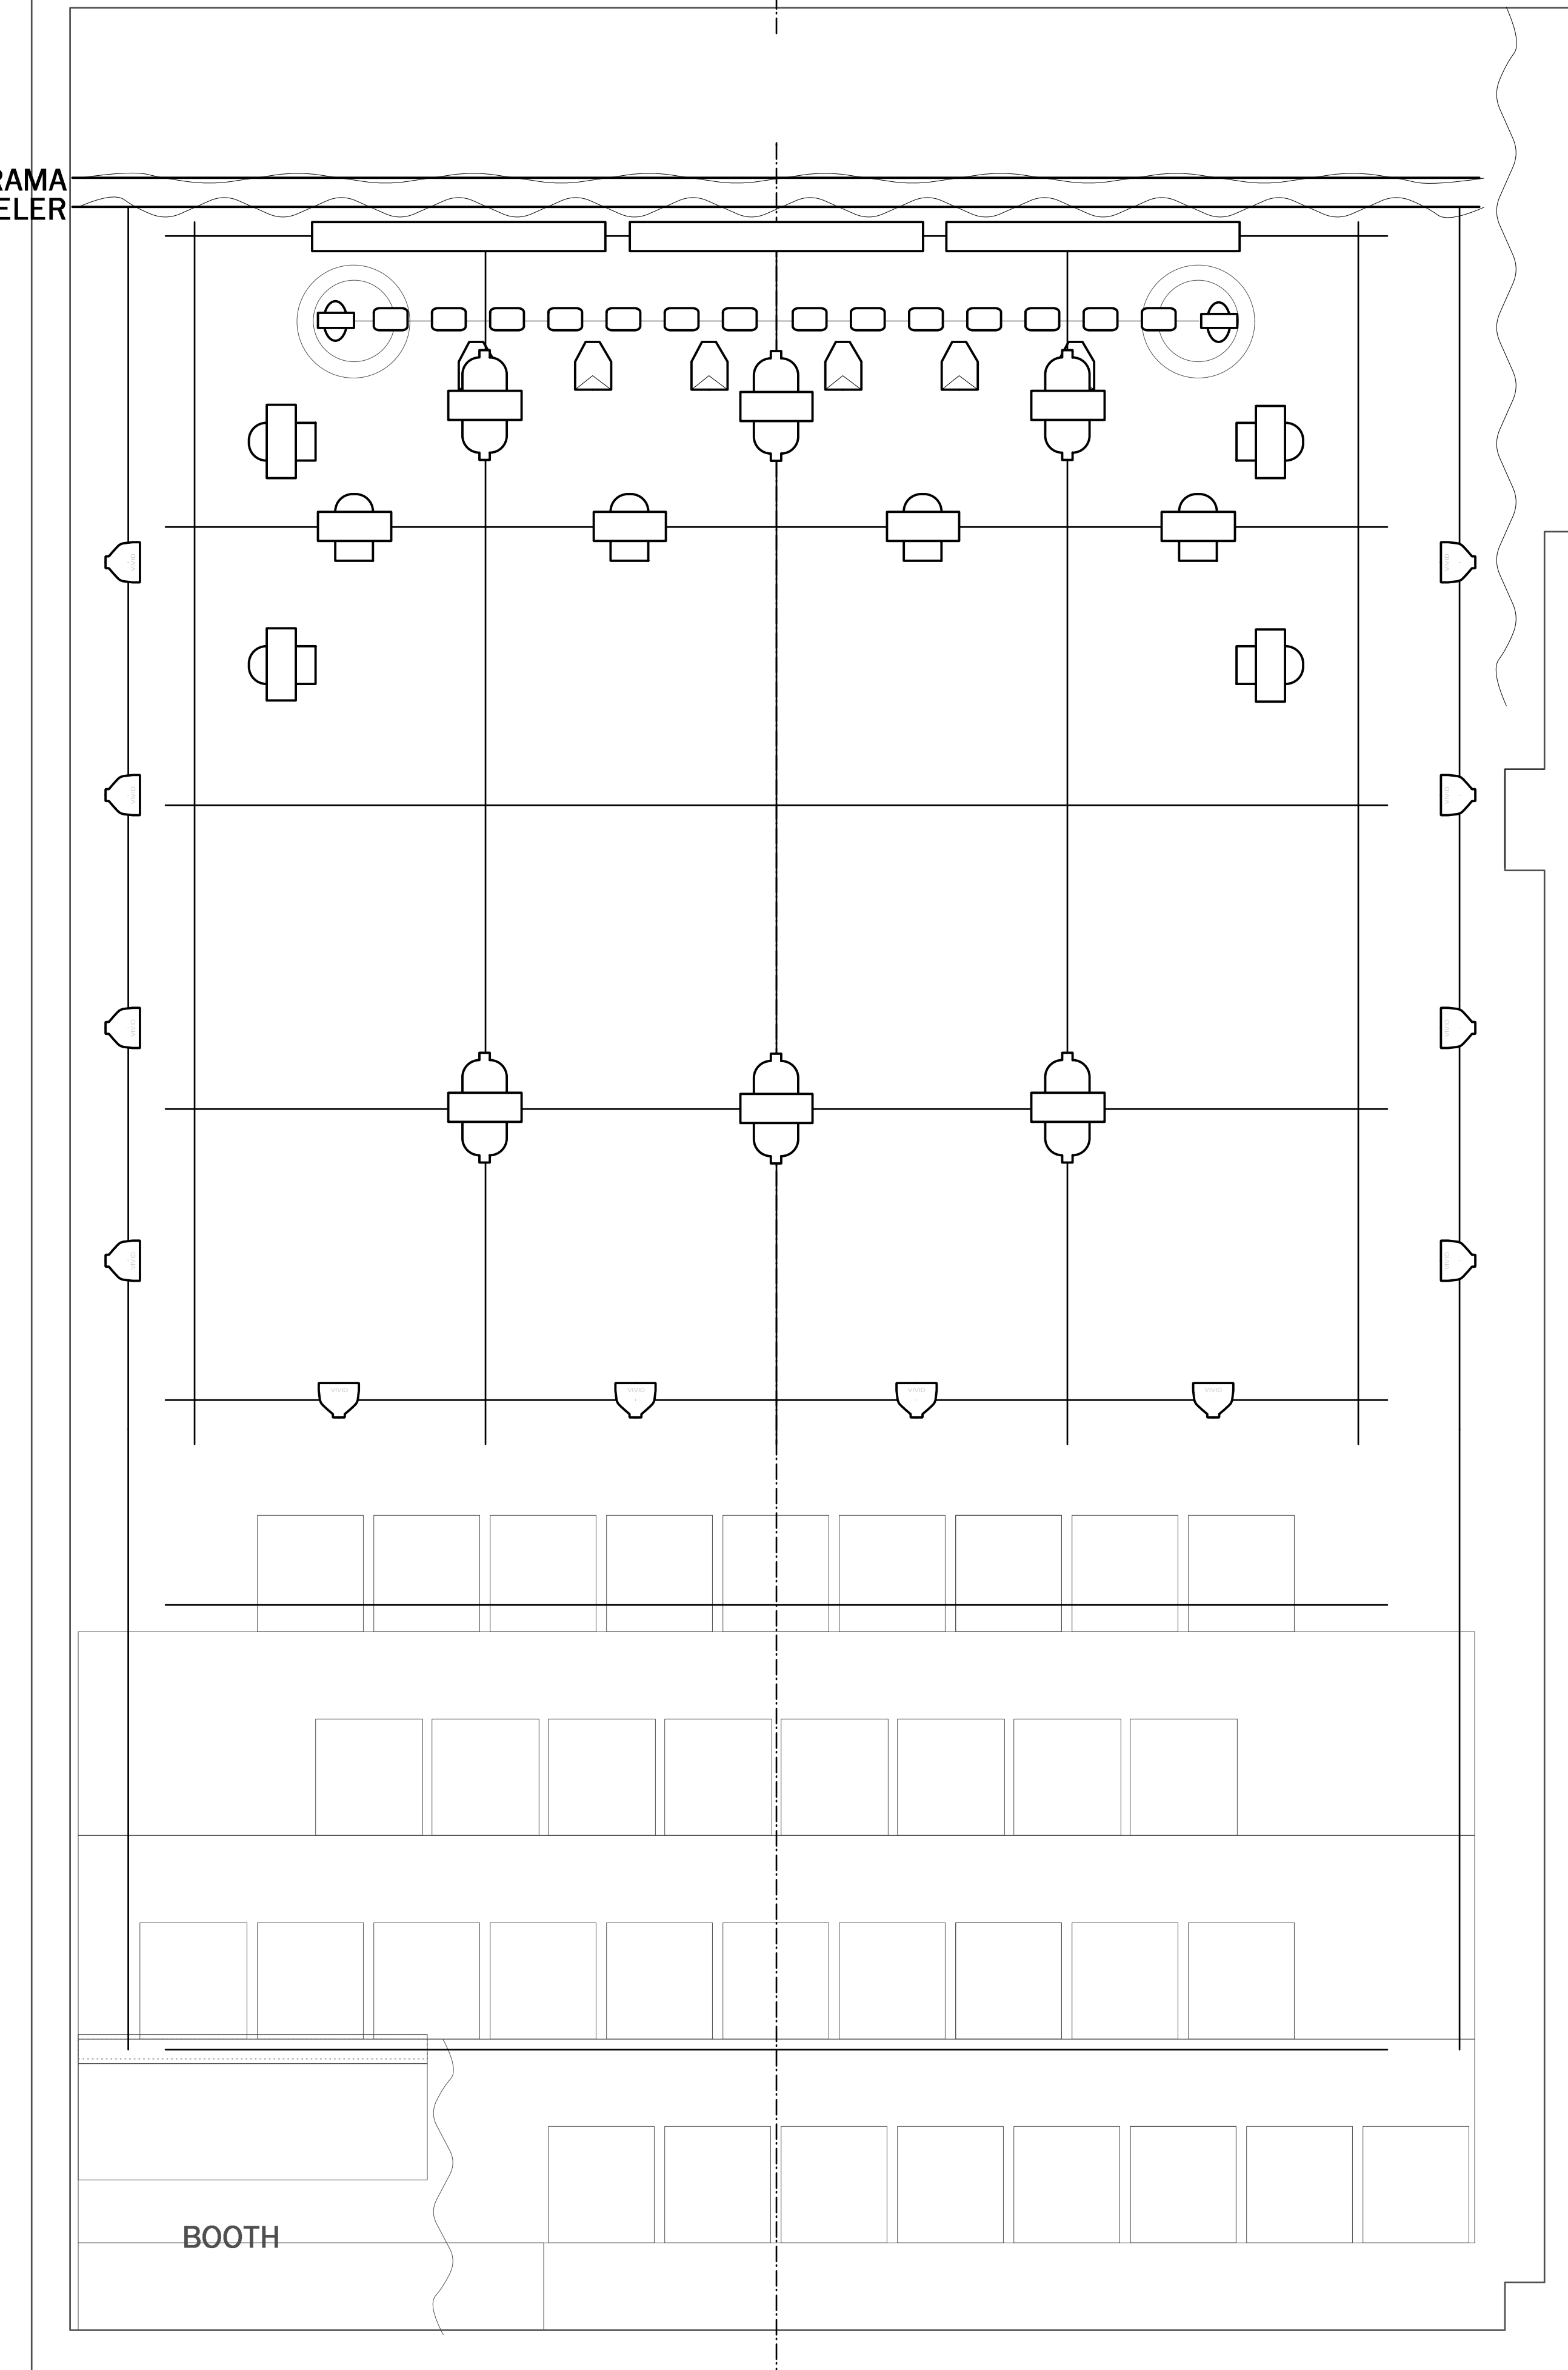

CYCLORAMA
BLACK TRAVELER

NOTE:
ADDRESSING TO BE DETERMINED
BY INDIVIDUAL PROJECTS

-  RUSH PAR 2
-  COLORFORCE
-  COLORBAND PIX
-  MIN WASH
-  SELADOR D60 VIVID
-  INTIMIDATOR WASH
-  INTIMIDATOR SPOT

STUDIO 115 RIG PLOT
HANGING PLAN AND SECTION - 1/2" SCALE
FRONT ELEVATION - 1" SCALE
DESIGN AND DRAWING BY ERIK MCCANDLESS