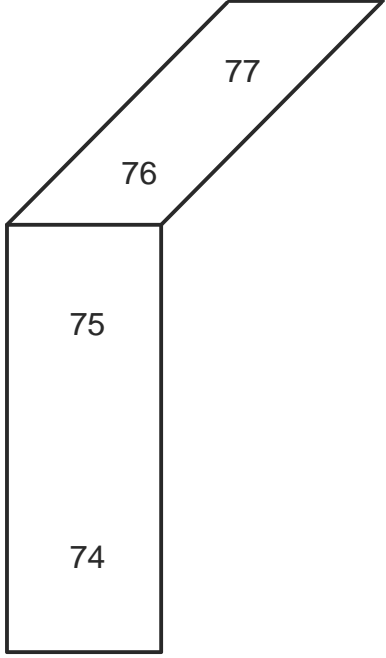

MAGIC SHEET

FRONT R-02

FRONT R-60

DOWN SCROLLER

CURTAIN SCROLLER 1

CURTAIN SCROLLER 2

CURTAIN TEXTURE

BOX BOOM TEXTURE

SIDE R-12

SIDE R-348

PIPE END R-22

PIPE END N/C

NEST SPECIALS

SELADOR D60 VIVID

VL 500 WASH

VL 2500 SPOT