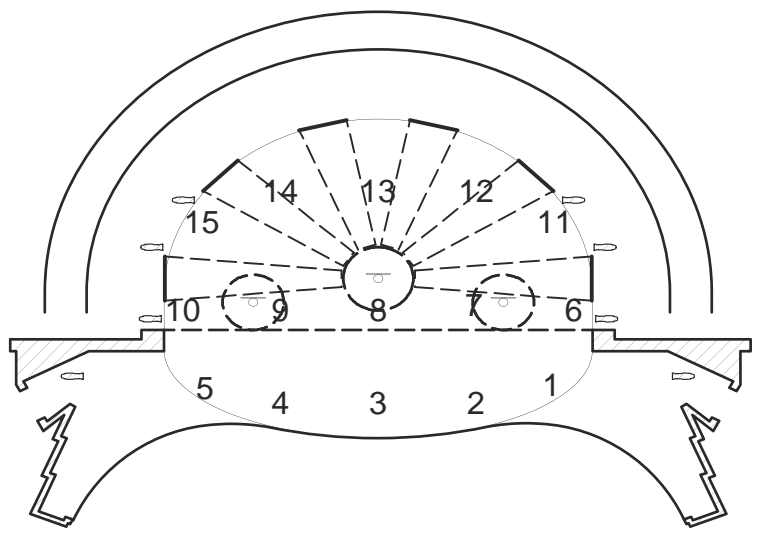

MAGIC SHEET

FRONT R-02

FRONT R-60

DOWN SCROLLER

CURTAIN SCROLLER 1

CURTAIN SCROLLER 2

CURTAIN TEXTURE

BOX BOOM TEXTURE

SIDE R-12

SIDE R-348

PIPE END R-22

PIPE END N/C

NEST SPECIALS

SELADOR D60 VIVID

VL 500 WASH

VL 2500 SPOT