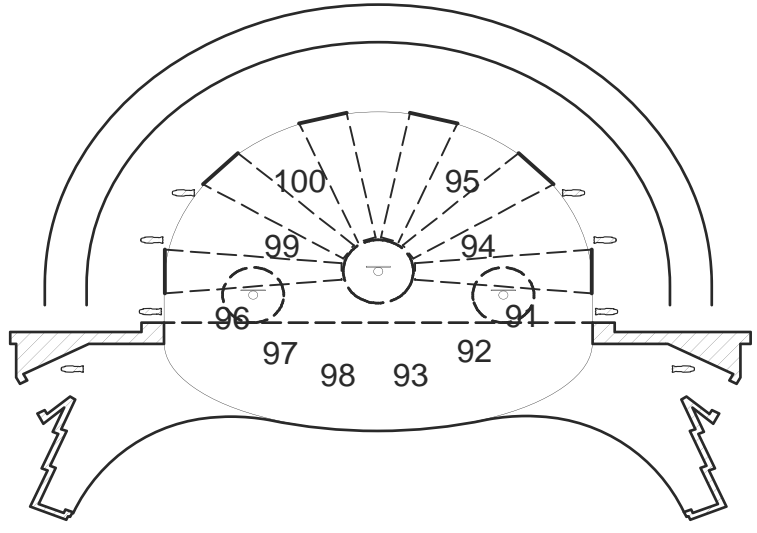

MAGIC SHEET

FRONT R-02

FRONT R-60

DOWN SCROLLER

CURTAIN SCROLLER 1

CURTAIN SCROLLER 2

CURTAIN TEXTURE

BOX BOOM TEXTURE

SIDE R-12

SIDE R-348

PIPE END R-22

PIPE END N/C

NEST SPECIALS

SELADOR D60 VIVID

VL 500 WASH

VL 2500 SPOT