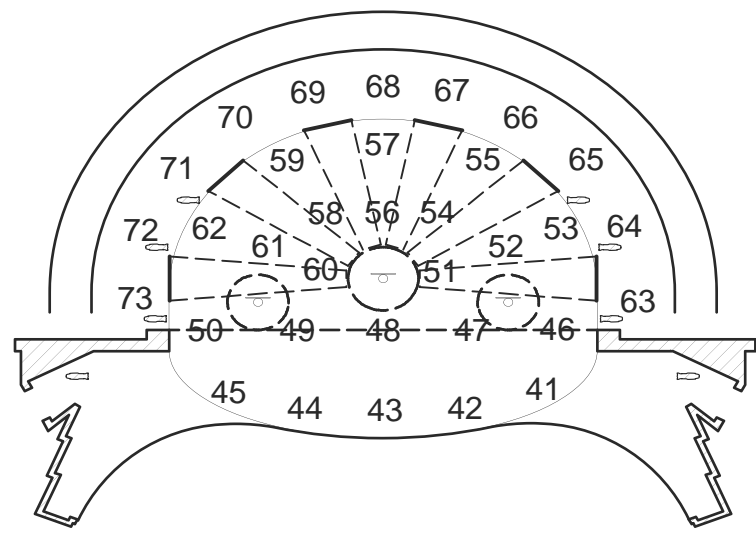

MAGIC SHEET

FRONT R-02

FRONT R-60

DOWN SCROLLER

CURTAIN SCROLLER 1

CURTAIN SCROLLER 2

CURTAIN TEXTURE

BOX BOOM TEXTURE

SIDE R-12

SIDE R-348

PIPE END R-22

PIPE END N/C

NEST SPECIALS

SELADOR D60 VIVID

VL 500 WASH

VL 2500 SPOT