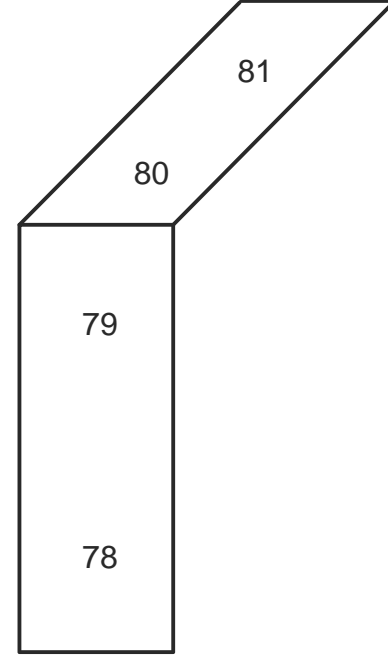

MAGIC SHEET

FRONT R-02

FRONT R-60

DOWN SCROLLER

CURTAIN SCROLLER 1

CURTAIN SCROLLER 2

CURTAIN TEXTURE

BOX BOOM TEXTURE

SIDE R-12

SIDE R-348

PIPE END R-22

PIPE END N/C

NEST SPECIALS

SELADOR D60 VIVID

VL 500 WASH

VL 2500 SPOT