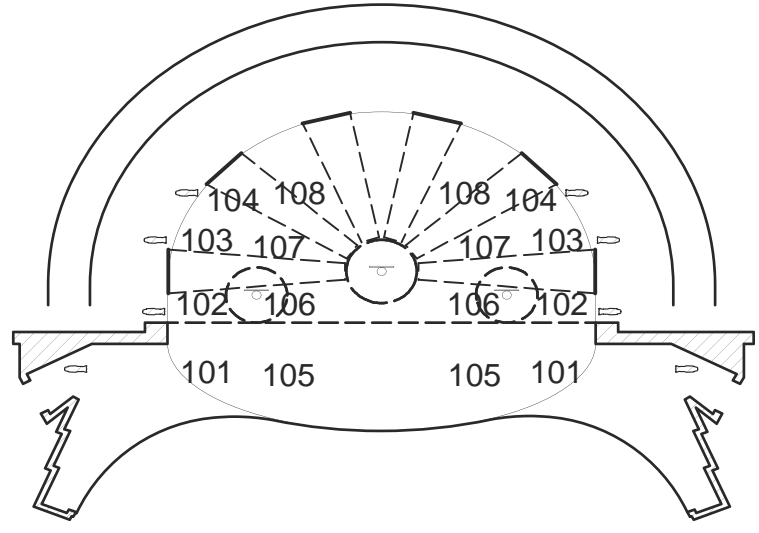

MAGIC SHEET

FRONT R-02

FRONT R-60

DOWN SCROLLER

CURTAIN SCROLLER 1

CURTAIN SCROLLER 2

CURTAIN TEXTURE

BOX BOOM TEXTURE

SIDE R-12

SIDE R-348

PIPE END R-22

PIPE END N/C

NEST SPECIALS

SELADOR D60 VIVID

VL 500 WASH

VL 2500 SPOT