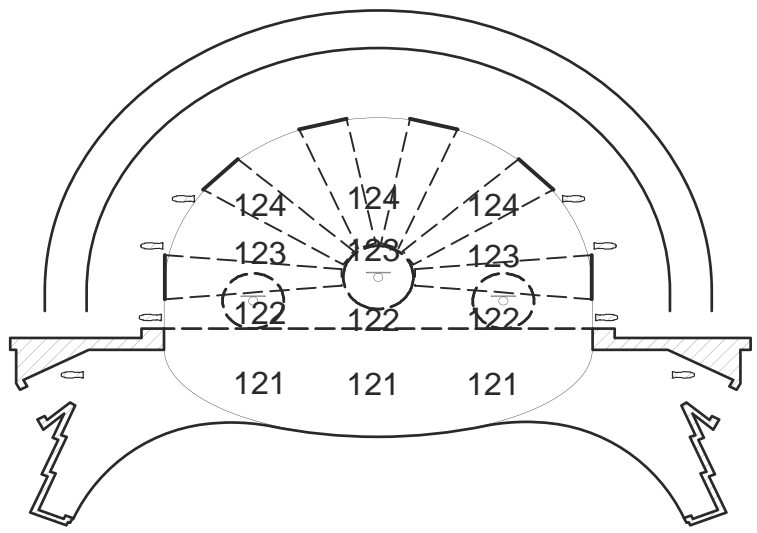

MAGIC SHEET

FRONT R-02

FRONT R-60

DOWN SCROLLER

CURTAIN SCROLLER 1

CURTAIN SCROLLER 2

CURTAIN TEXTURE

BOX BOOM TEXTURE

SIDE R-12

SIDE R-348

PIPE END R-22

PIPE END N/C

NEST SPECIALS

SELADOR D60 VIVID

VL 500 WASH

VL 2500 SPOT