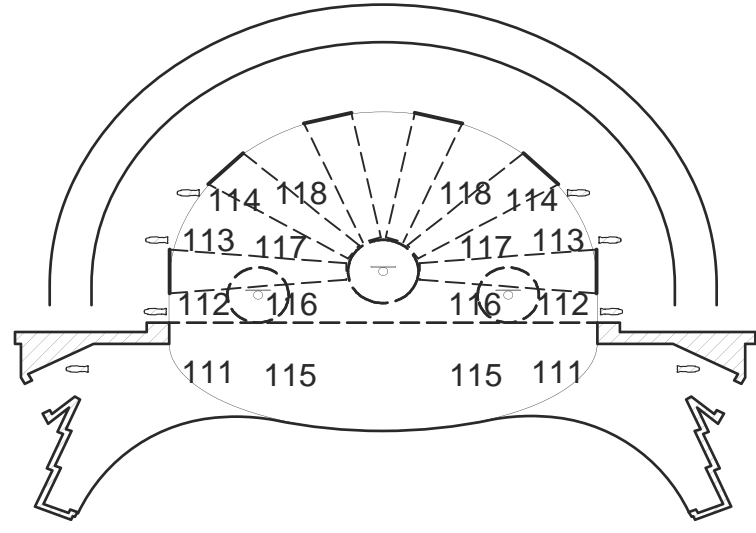

MAGIC SHEET

FRONT R-02

FRONT R-60

DOWN SCROLLER

CURTAIN SCROLLER 1

CURTAIN SCROLLER 2

CURTAIN TEXTURE

BOX BOOM TEXTURE

SIDE R-12

SIDE R-348

PIPE END R-22

PIPE END N/C

NEST SPECIALS

SELADOR D60 VIVID

VL 500 WASH

VL 2500 SPOT