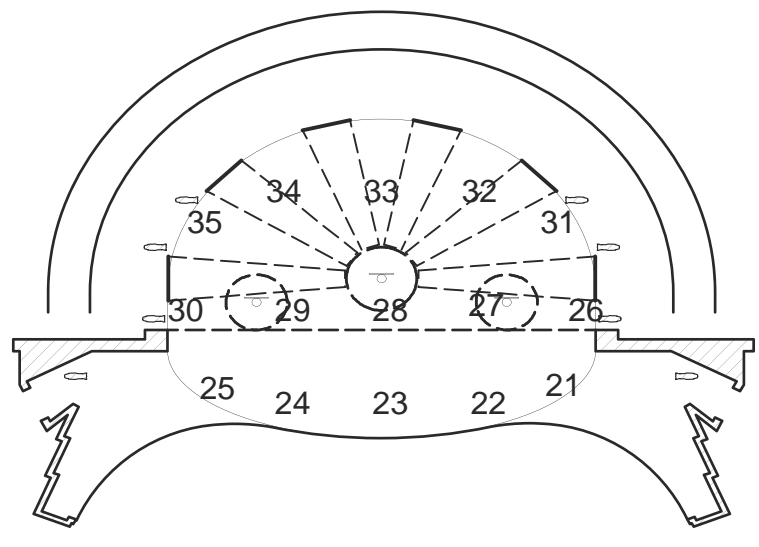

MAGIC SHEET

FRONT R-02

FRONT R-60

DOWN SCROLLER

CURTAIN SCROLLER 1

CURTAIN SCROLLER 2

CURTAIN TEXTURE

BOX BOOM TEXTURE

SIDE R-12

SIDE R-348

PIPE END R-22

PIPE END N/C

NEST SPECIALS

SELADOR D60 VIVID

VL 500 WASH

VL 2500 SPOT