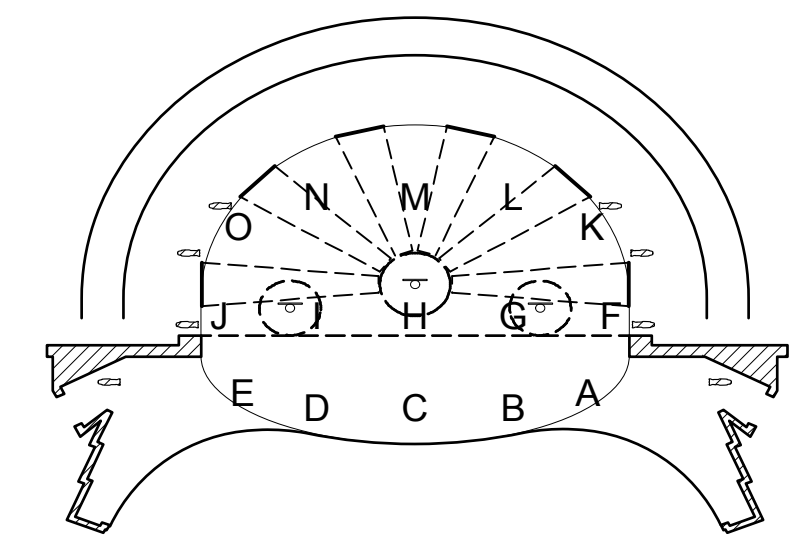

GENERAL NOTES

-PROVIDE TOPHATS AND R132 FOR ALL SOURCE FOUR ELLIPSOIDS EXCLUDING TEMPLATES

-REFER TO SECTION FOR INSTRUMENTATION SPECIFICATIONS AND PLACEMENT FOR ALTMAN ZIP STRIPS

THE BACCHAE
BY EURIPIDES

PLATE: 1 OF 4 | ELECTRICS HANGING PLAN

DESIGNER: IVY THOMAS
LIGHTING DESIGNER: ERIK MCCANDLESS

SCALE: 1/4" = 1'0" | DATE: 12/14/2012
DRAWN BY: EAM