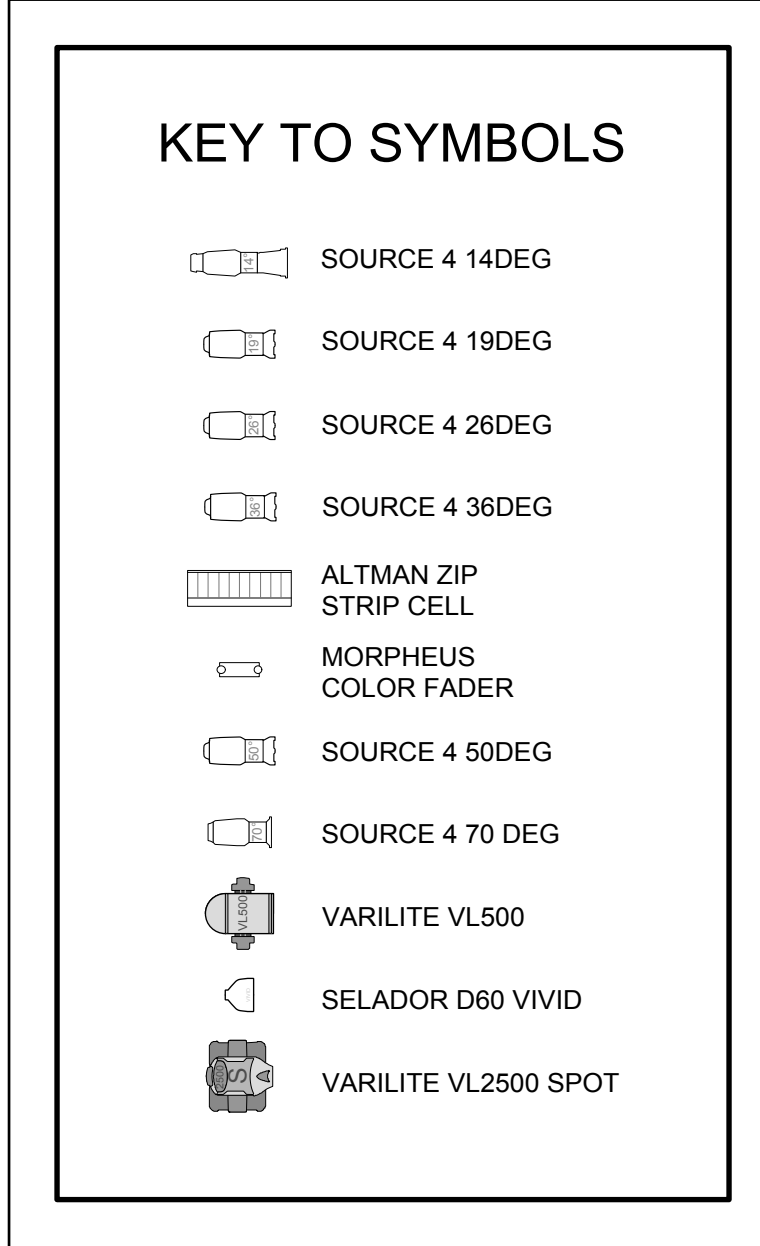

GENERAL NOTES

-PROVIDE TOPHATS AND R132 FOR ALL SOURCE FOUR ELLIPSOIDS EXCLUDING TEMPLATES

-REFER TO SECTION FOR INSTRUMENTATION SPECIFICATIONS AND PLACEMENT FOR ALTMAN ZIP STRIPS

THE BACCHAE
BY EURIPIDES

PLATE: 1 OF 4 | ELECTRICS HANGING PLAN

DESIGNER: IVY THOMAS
LIGHTING DESIGNER: ERIK MCCANDLESS

SCALE: 1/4" = 1'0" | DATE: 12/14/2012
DRAWN BY: EAM