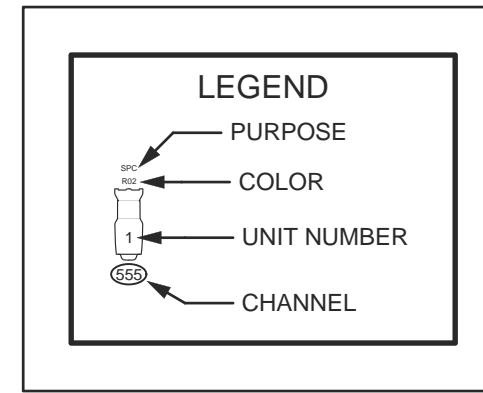

SR BOX BOOM SR BOOM 1 SR BOOM 2 SR BOOM 3 SR BOOM 4 SL BOOM 4 SL BOOM 3 SL BOOM 2 SL BOOM 1 SL BOX BOOM

**THE BACCHAE**  
BY EURIPIDES

PLATE: 3 OF 4	BOOM LAYOUT
DESIGNER: IVY THOMAS	
LIGHTING DESIGNER: ERIK MCCANDLESS	
SCALE: 1/4" = 1'0"	DATE: 12/14/2012 DRAWN BY: EAM